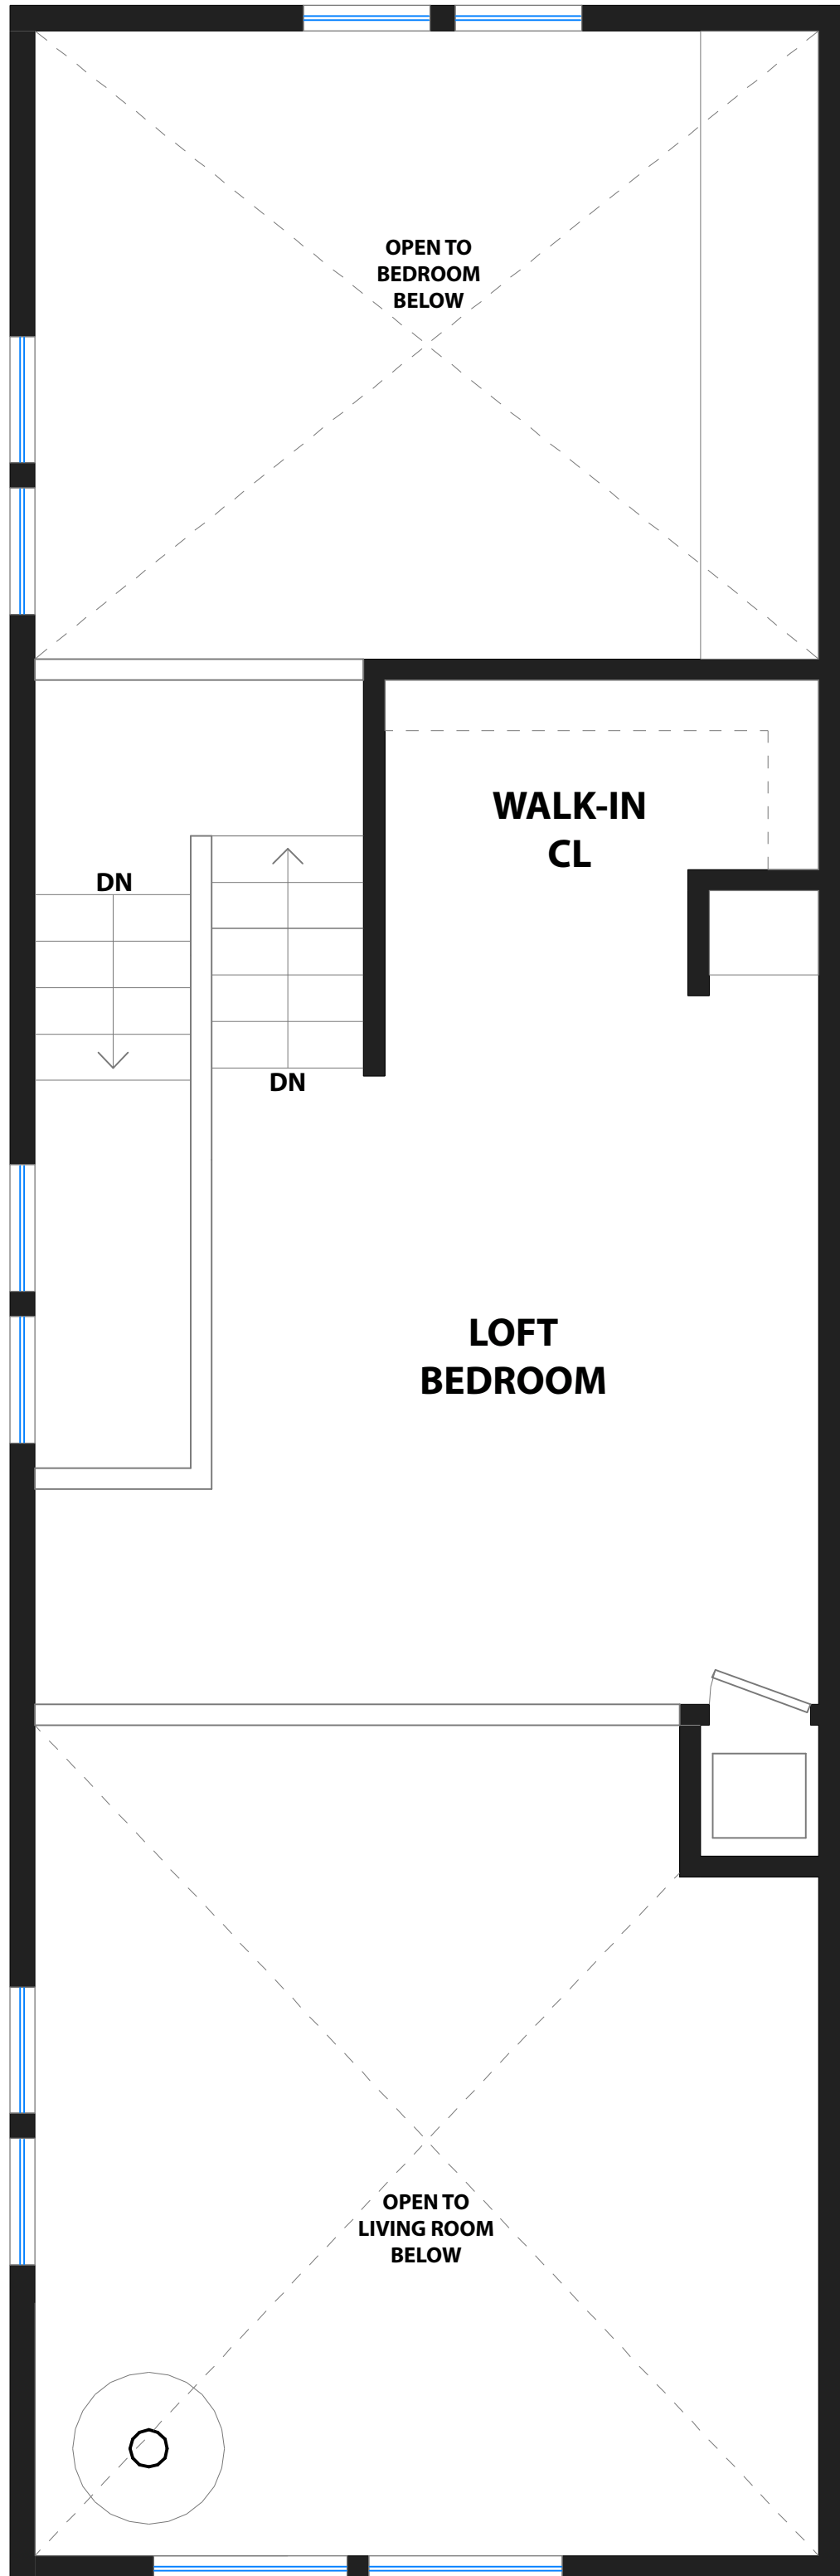

701 MINNESOTA STREET #201

SAN FRANCISCO, CALIFORNIA

LOFT LEVEL

MAIN LEVEL

**MAIN
ENTRY**