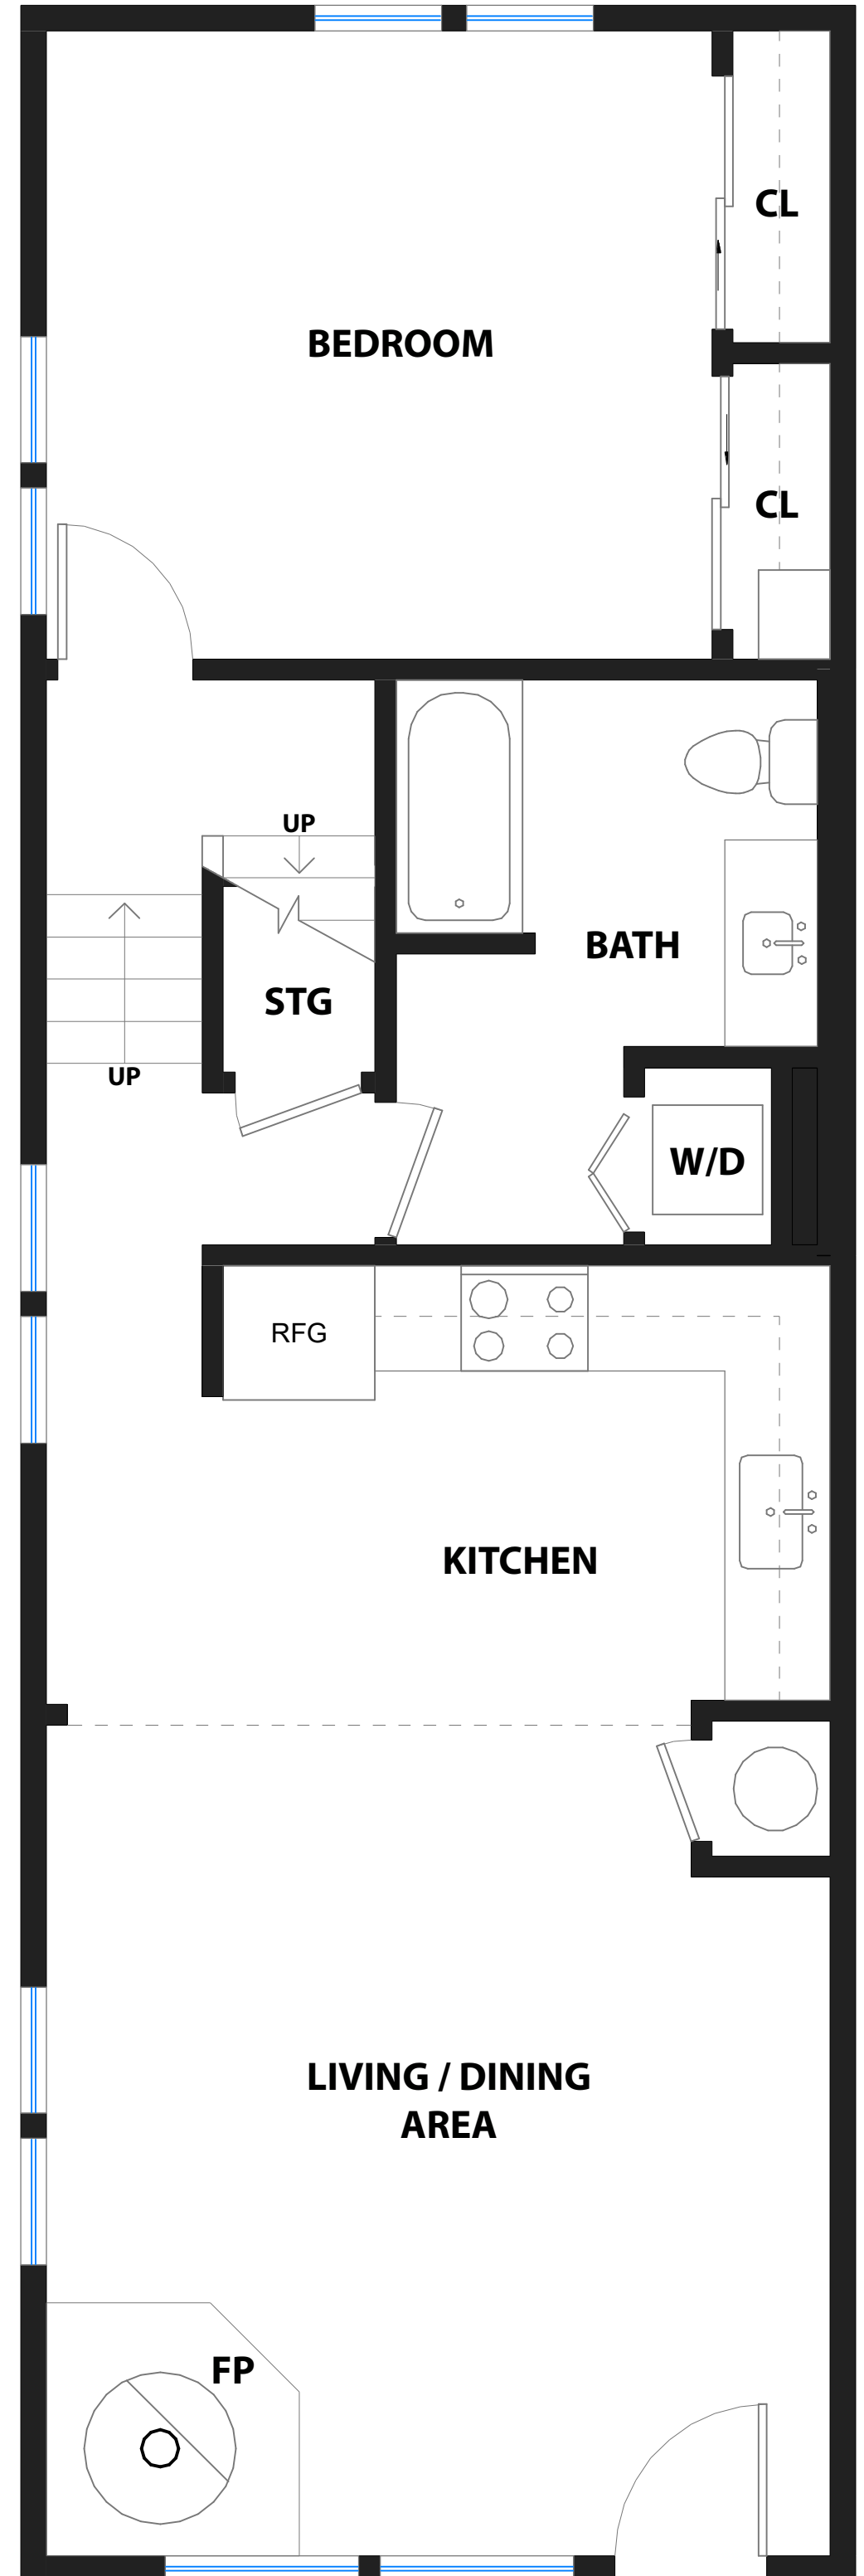

701 MINNESOTA STREET #201

SAN FRANCISCO, CALIFORNIA

LOFT LEVEL

MAIN LEVEL

**MAIN
ENTRY**